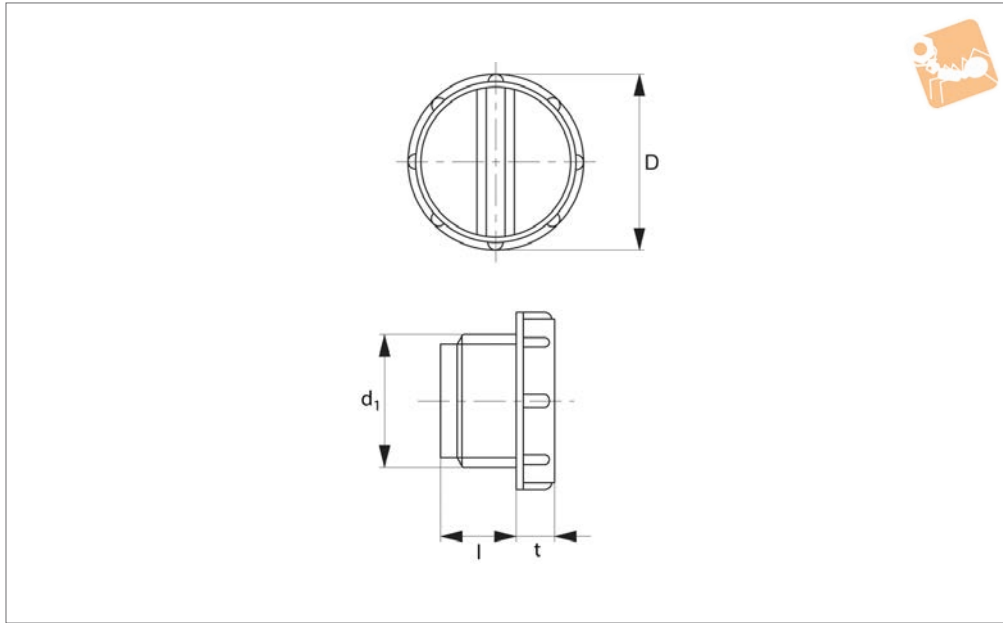

# Sealing Slotex Plugs threaded

**P1990**

OTHER MECHANICAL PARTS

**Material**

Low density polyethylene, yellow.

**Important Notes**

Sold subject to minimum pack quantity.