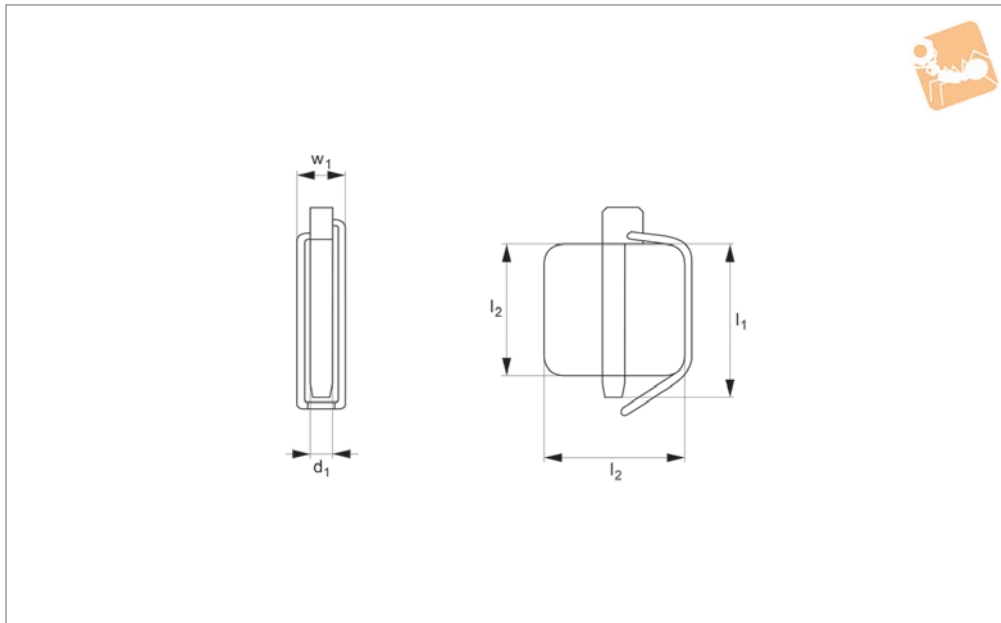

# Locking Pins for square tubes

Other Pins

### Material

Spring steel (EN10270-1-SM), yellow galvanised.

Order No.	d <sub>1</sub>	l <sub>1</sub>	l <sub>2</sub>	w <sub>1</sub>
P1249.040	9.5	55	40 x 40	16
P1249.050	9.5	65	50 x 50	21
P1249.060	11.5	75	60 x 60	23