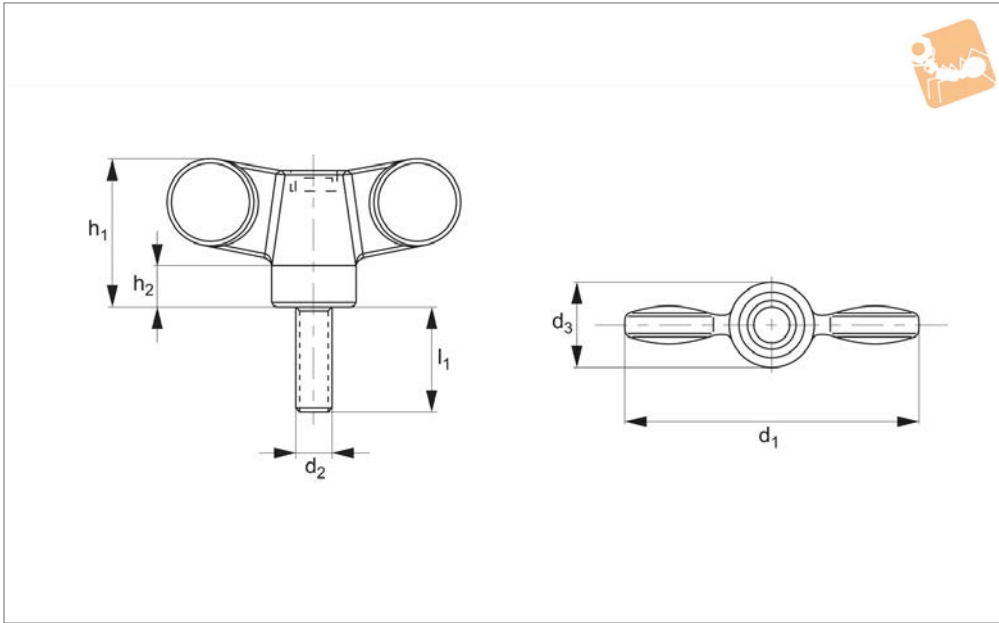

Wing Nut

plastic, with grub screw and colour insert

Thumb Screws

P0481

THUMB SCREWS

Material

Thermoplastic black.
Plastic insert: black RAL9005, red

RAL3000, blue RAL 5019.

subject to minimum quantity.

Tips

Other colour inserts available on request,

Order No.	Insert colour	d ₁	d ₂	d ₃	h ₁	h ₂	l ₁	Weight g
P0481.10-28-20	Black	55	M10	16	28	8	20	30