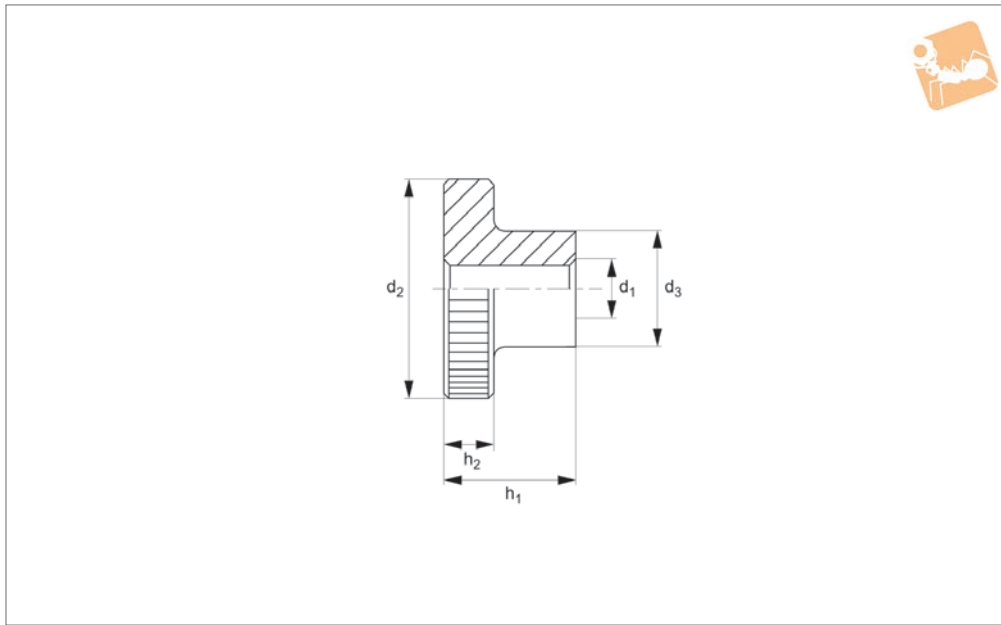

Brass Knurled Nuts

DIN 466

P0403.BR

THUMB SCREWS

Material

Brass, Cu3 (CuZn39Pb3).

Technical Notes

To DIN 466, size M12 not contained in DIN standard.

Order No.	Thread	d₂	d₃	h₁	h₂	Material	Finish	Weight g
P0403.060-BR	M 6	24	12	15	5.0	Brass	Self colour/Unfinished	24