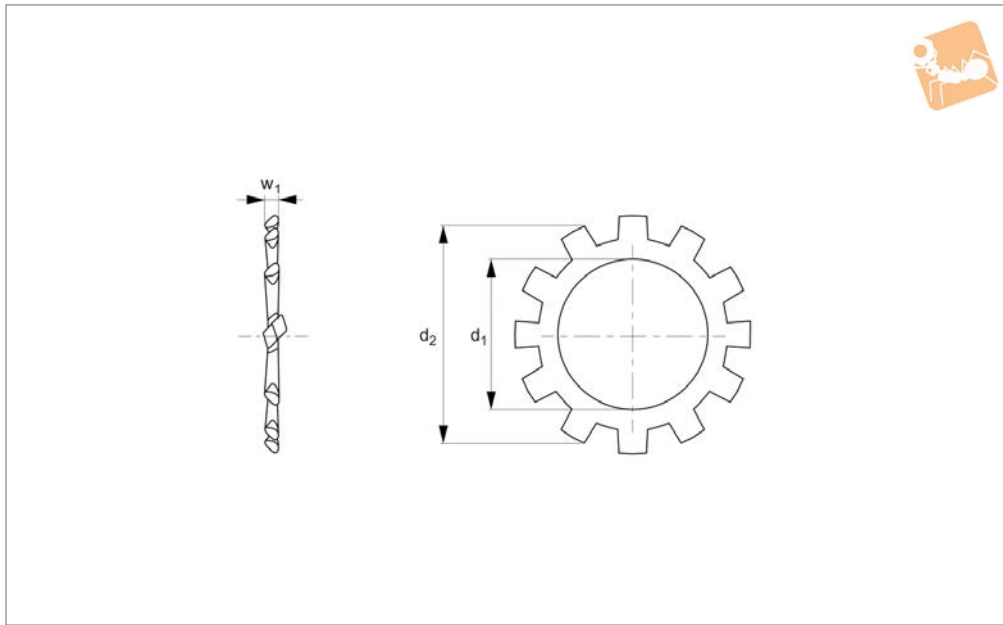

External ZP Tooth Washers

Steel, zinc-plated

Flat Washers

P0374.ZP

FLAT WASHERS

Material

Spring steel, zinc-plated.

Technical Notes

To DIN 6797 AZ.

Order No.	d ₁ for thread	d ₂	w ₁	Material
P0374.030-ZP	M 3	5.5	0.4	Steel ZP
P0374.040-ZP	M 4	7.0	0.5	Steel ZP
P0374.050-ZP	M 5	8.0	0.5	Steel ZP
P0374.060-ZP	M 6	11.0	0.7	Steel ZP
P0374.080-ZP	M 8	15.0	0.8	Steel ZP
P0374.100-ZP	M10	18.0	0.9	Steel ZP