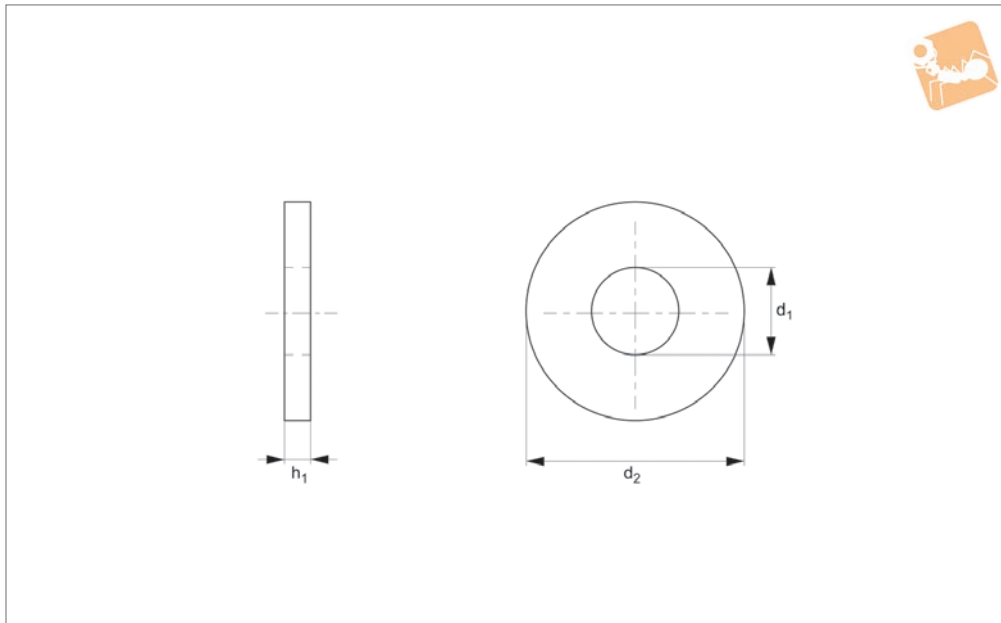

Large Diameter Washers

Large Diameter- Brass

Flat Washers

P0337.BR

FLAT WASHERS

Material

Brass.

Technical Notes

To DIN 9021, ISO 7093.

Order No.	For thread	d₁	d₂	h₁	Material
P0337.030-BR	M 3	3.2	9	0.8	Brass
P0337.040-BR	M 4	4.3	12	1.0	Brass
P0337.050-BR	M 5	5.3	15	1.2	Brass
P0337.060-BR	M 6	6.4	18	1.6	Brass
P0337.080-BR	M 8	8.4	24	2.0	Brass
P0337.100-BR	M10	10.5	30	2.5	Brass
P0337.120-BR	M12	13.0	37	3.0	Brass
P0337.140-BR	M14	15.0	44	3.0	Brass
P0337.160-BR	M16	17.0	50	3.0	Brass
P0337.200-BR	M20	22.0	60	4.0	Brass