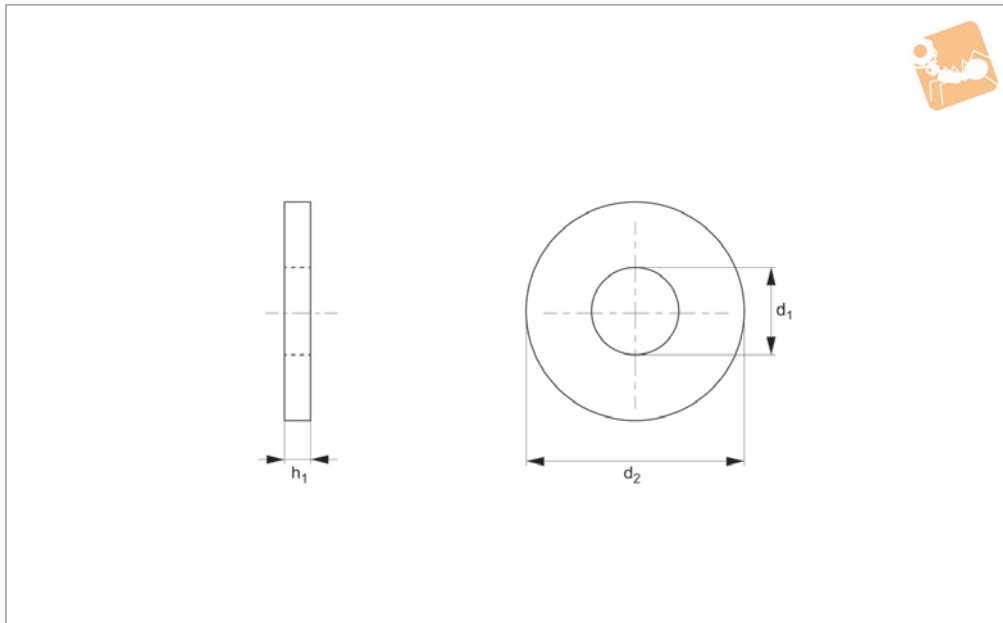

Flat Washers Form B

Brass

Flat Washers

P0331.BR

FLAT WASHERS

Material

Brass.

Technical Notes

To DIN 125 B, BS4320B.

Order No.	For thread	d_1	h_1	d_2	Material
P0331.080-BR	M 8	8.4	1.6	16	Brass
P0331.100-BR	M10	10.5	2.0	20	Brass
P0331.120-BR	M12	13.0	2.5	24	Brass
P0331.160-BR	M16	17.0	3.0	30	Brass
P0331.180-BR	M18	19.0	3.0	34	Brass
P0331.200-BR	M20	21.0	3.0	37	Brass
P0331.220-BR	M22	23.0	3.0	39	Brass
P0331.240-BR	M24	25.0	4.0	44	Brass
P0331.270-BR	M27	28.0	4.0	50	Brass
P0331.300-BR	M30	31.0	4.0	56	Brass