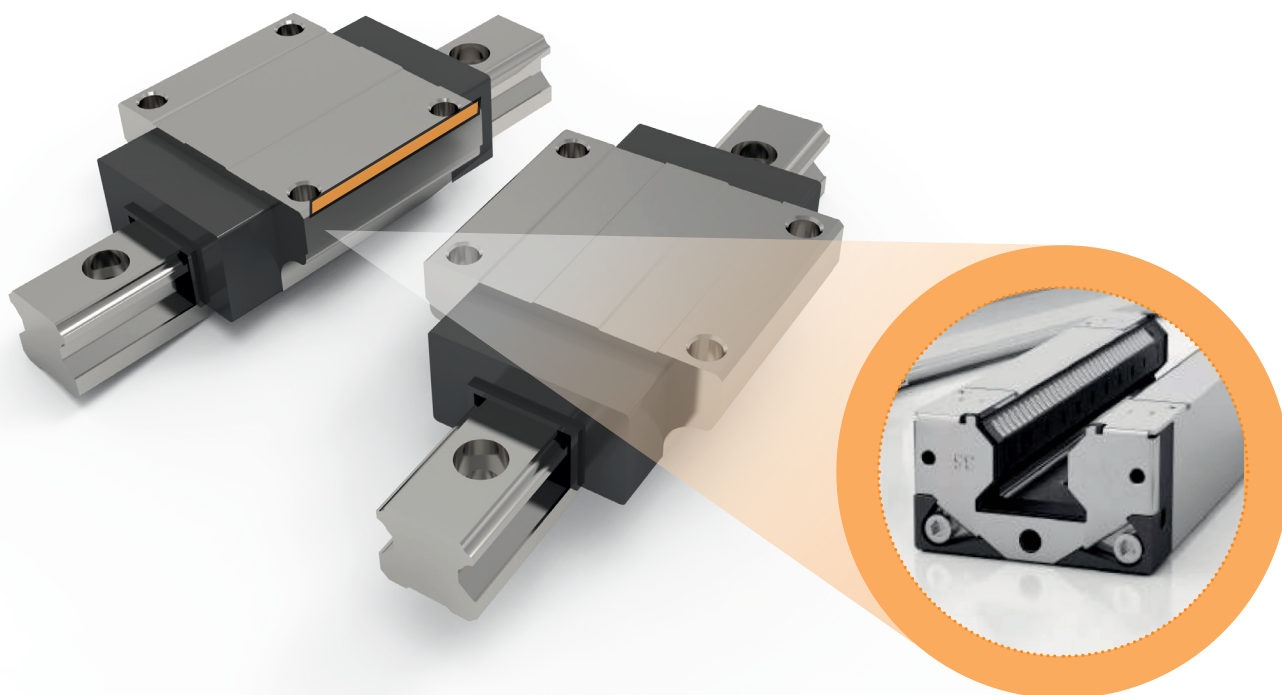

An overview of Needle Roller Linear Guides

Why use this product?

Ideal for applications with very high load ratings (where space restrictions prevent larger standard linear guides from being an option).

Higher load ratings and greater rigidity than standard linear guides.

LINEAR GUIDES : L1017

Rail sizes