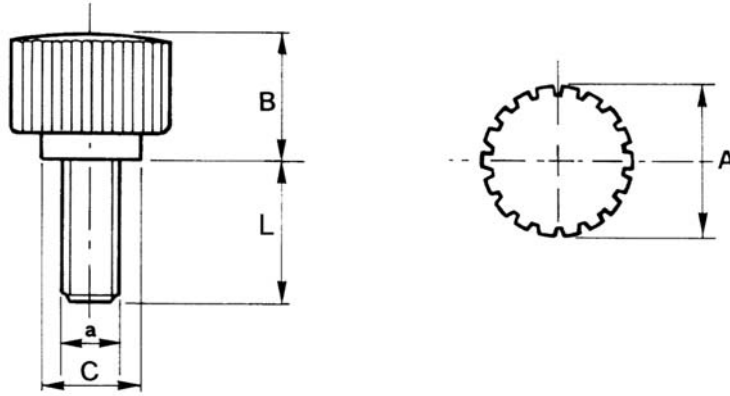

Knurled Thumb Screws

male thread, zinc plated steel

P1048

Material

Duroplast, black. Male type with threaded zinc plated steel stud.

Order No.	A	L	a	B	C
P1048.04-10	15	10	M4	11	10
P1048.05-10	15	10	M5	11	10
P1048.05-13	18	13	1M5	18	12
P1048.06-13	18	13	M6	18	12
P1048.06-15	24	15	M6	18	16
P1048.08-15	24	15	M8	18	16