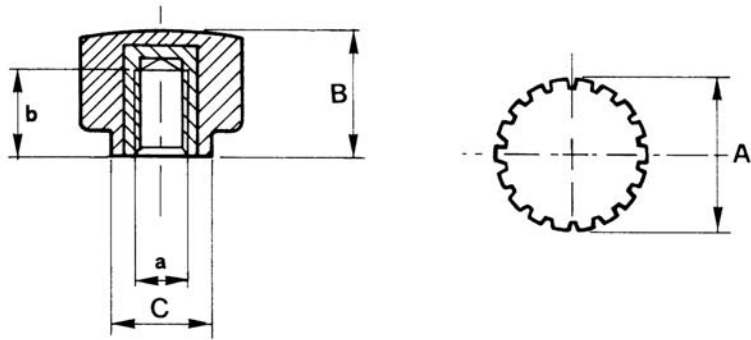

Knurled Thumb Screws

female thread, zinc plated steel

P1047

Material

Duroplast, black. Female type with brass insert, tapped blind hole.

Order No.	A	a	B	C	b
P1047.154	15	M4	12	11	6
P1047.155	15	M5	12	11	5
P1047.156	15	M6	12	11	4
P1047.185	18	M5	17	12	9
P1047.186	18	M6	17	12	9
P1047.246	24	M6	17	16	9
P1047.248	24	M8	17	16	10